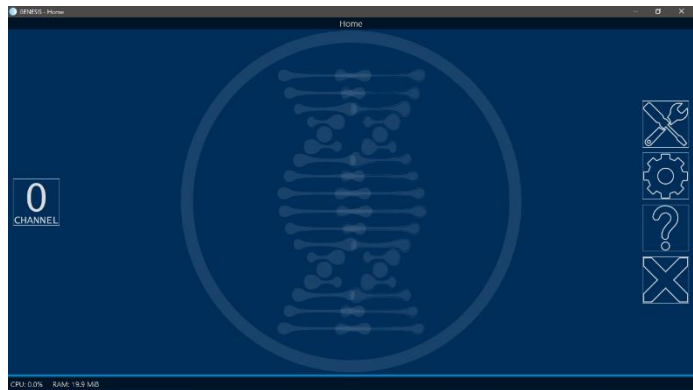

GENESIS ADVANCED IMAGER

It's a hardware and software complex able to copy SATA drives connected to source channels (according to the model can be 1,2 or 4 channels) performing a sector level copy to a physical drive target or ISO image file.

Source channels are write protected to ensure forensically sound copy to be validated through ASH Code.

With Genesis is possible to copy drives locked by ATA password as some DVR/CCTV protected drives, manage bad sectors and read errors.

Genesis max supported speed is SATA III native (6 Gb/s), with AHCI support to let the controller manage hdd unstability issues.

Friendly user graphic interface makes easy to create image file or physical copy to load into extraction software. With genesis is possible to stop a task and resume when needed without starting each time from zero, a map of skipped sectors will be created for report creation